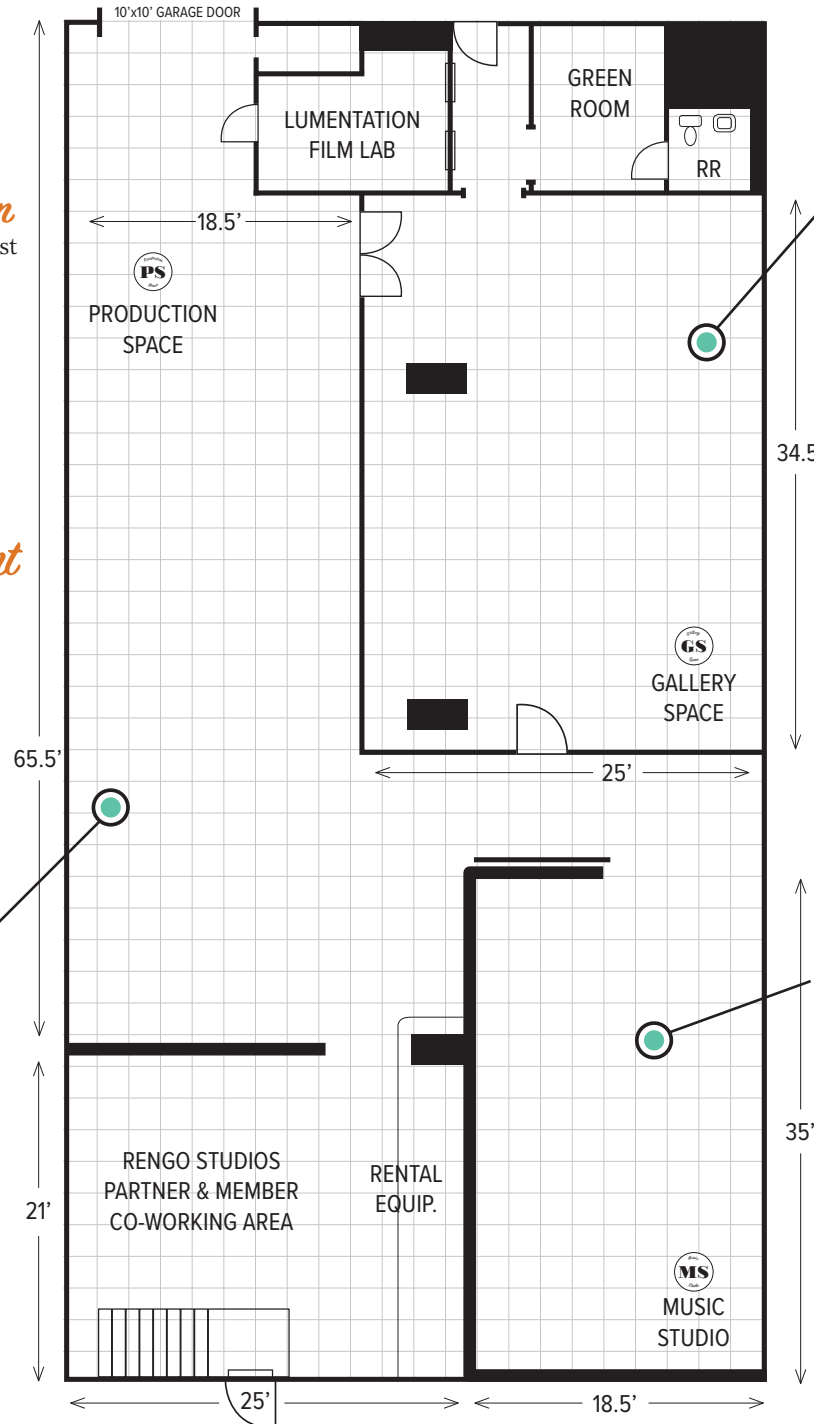

A focal point for live entertainment
in the Somerville and Greater Boston area

Gallery Space
GS
\$50/HR \$400/DAY

BEST FOR

- Private Events
- Dinner Parties
- Art Openings
- Meetings
- Dance Rehearsals
- Private Events